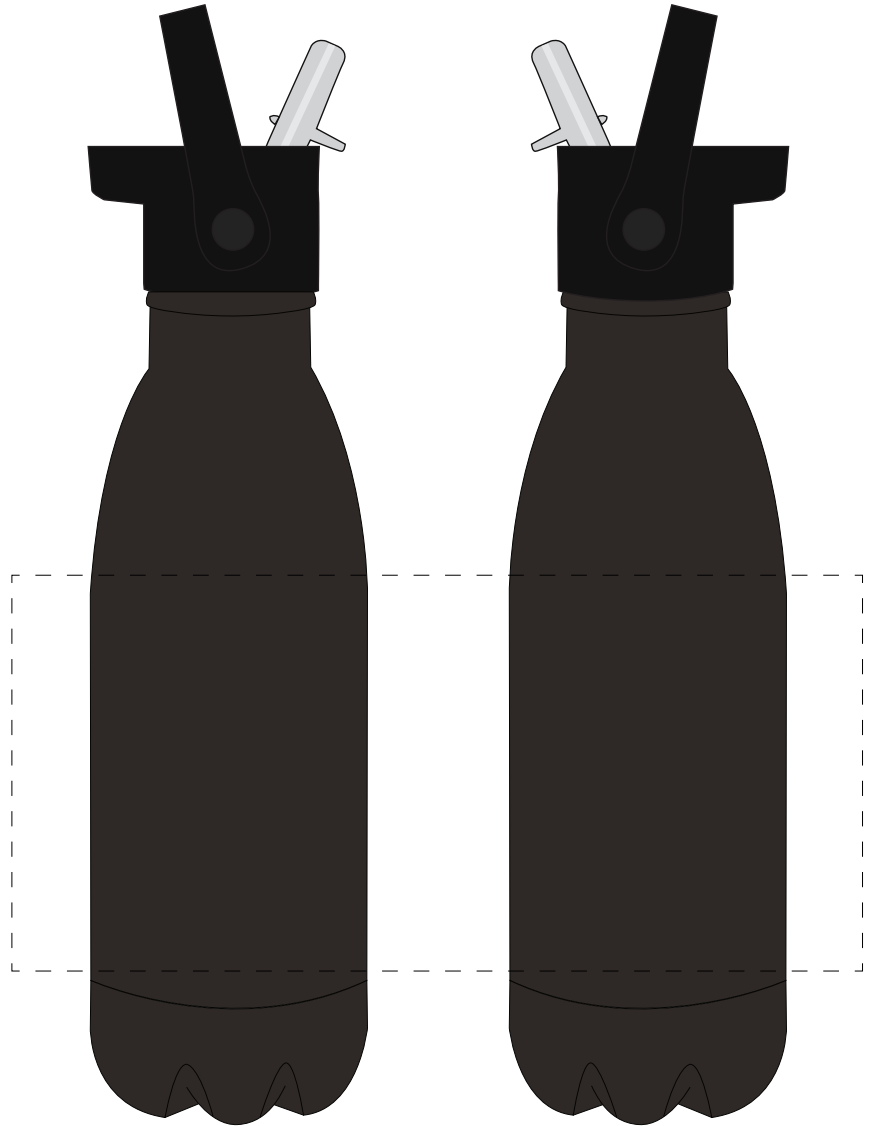

We stock this item in the following colours

**PANTONE REFERENCE(S)**

Full Colour Printing

Product Image for visualisation
- colours may vary

ARTWORK SCALE 50%

The dashed line is to demonstrate print area and will not appear on your printed item